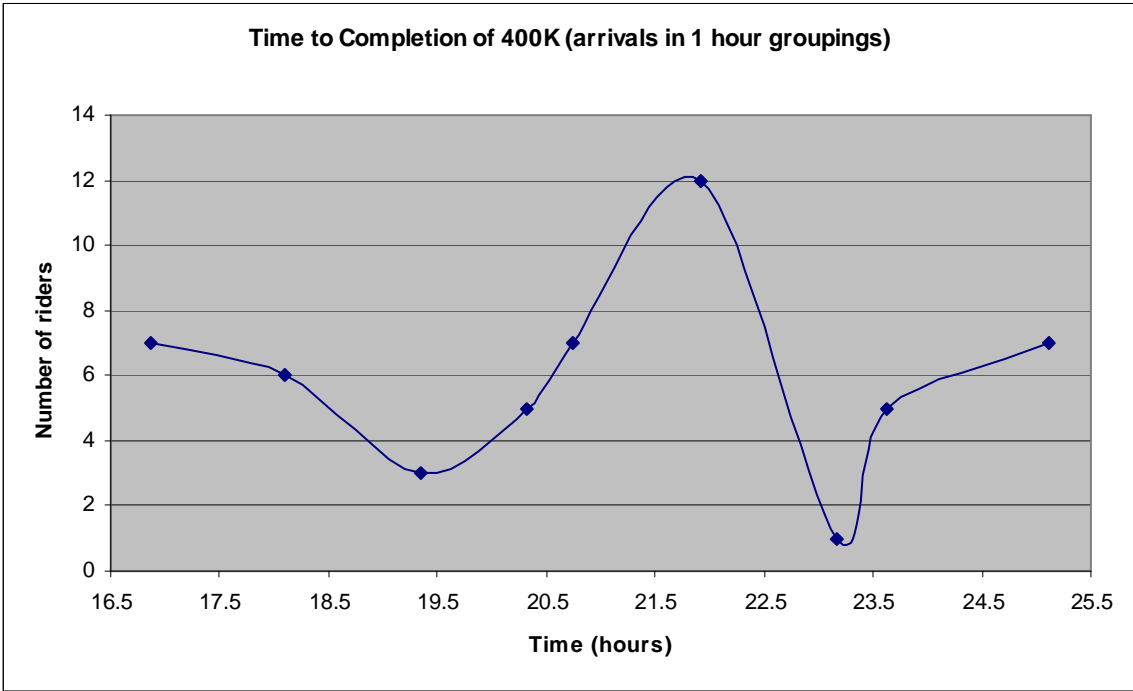

DC Randonneurs' 2007 Brevet Results

	Average Hours to Complete	
	07	93 - '06
200K	10.2	9.8
300K	14.8	15.1
400K	21.0	20.9
600K	34.8	35.3
1000K	71.3	n.a.
1200K	82.5	n.a.

	Variability in Time to Completion (Hours)				
	<u>Fastest</u>	Mean <u>-1 Std Dev</u>	<u>Mean</u>	Mean <u>+1 StdDev</u>	<u>Slowest</u>
200K	7.5	8.8	10.2	11.5	13.5
300K	11.9	13.0	14.8	16.6	19.6
400K	16.6	18.4	21.0	23.6	25.4
600K	26.5	31.9	34.8	37.7	38.6
1000K	68.0	n.m.	71.3	n.m.	74.7
1200K	68.1	75.5	82.5	89.6	90.0

Time to Completion of 600K (arrivals in 2 hour groupings)

Time to Completion of 1200K (arrivals in 3 hour groupings)