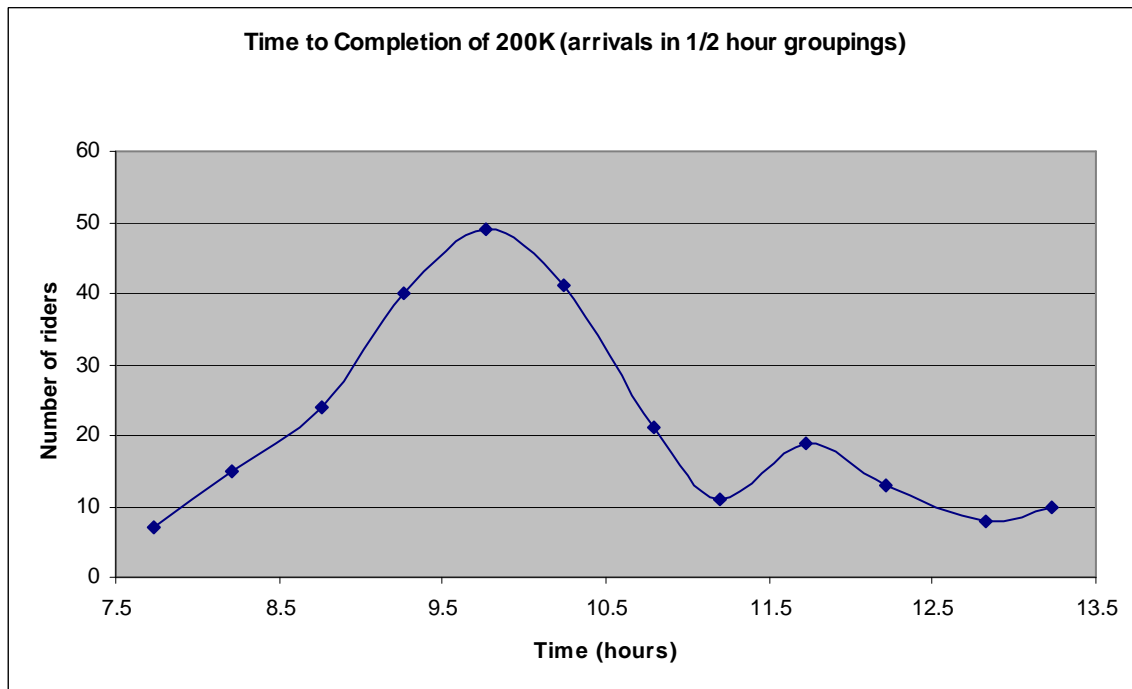

DC Randonneurs' 2007 Brevet Results

	Average Hours to Complete	
	07	93 - '06
200K	10.2	9.8
300K	14.8	15.1
400K	21.0	20.9
600K	34.8	35.3
1000K	71.3	n.a.
1200K	82.5	n.a.

	Variability in Time to Completion (Hours)				
	<u>Fastest</u>	Mean <u>-1 Std Dev</u>	<u>Mean</u>	Mean <u>+1 StdDev</u>	<u>Slowest</u>
200K	7.5	8.8	10.2	11.5	13.5
300K	11.9	13.0	14.8	16.6	19.6
400K	16.6	18.4	21.0	23.6	25.4
600K	26.5	31.9	34.8	37.7	38.6
1000K	68.0	n.m.	71.3	n.m.	74.7
1200K	68.1	75.5	82.5	89.6	90.0

Time to Completion of 600K (arrivals in 2 hour groupings)

Time to Completion of 1200K (arrivals in 3 hour groupings)