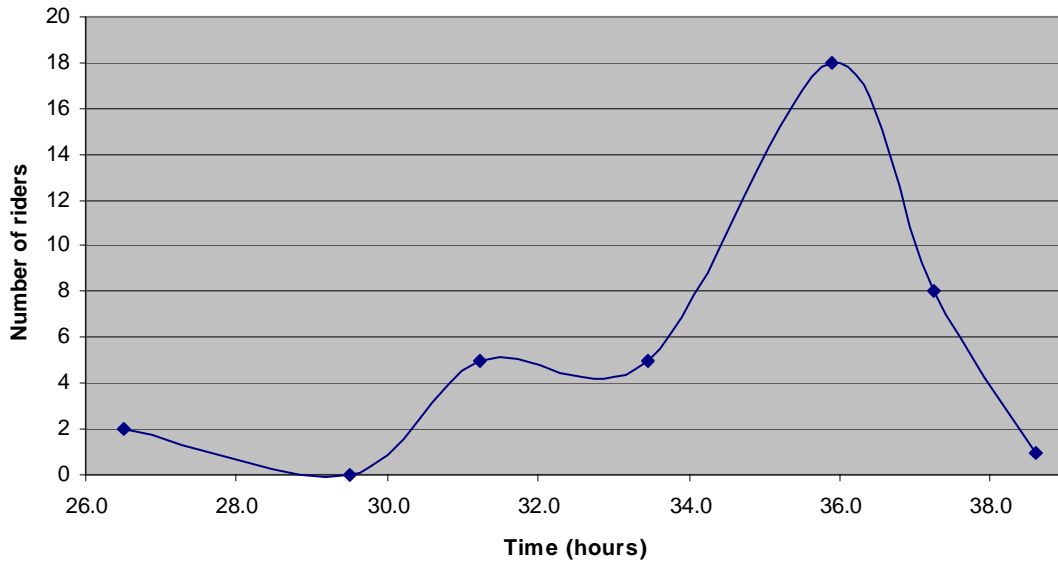

DC Randonneurs' 2007 Brevet Results

	Average Hours to Complete	
	07	93 - '06
200K	10.2	9.8
300K	14.8	15.1
400K	21.0	20.9
600K	34.8	35.3
1000K	71.3	n.a.
1200K	82.5	n.a.

	Variability in Time to Completion (Hours)				
	<u>Fastest</u>	Mean <u>-1 Std Dev</u>	<u>Mean</u>	Mean <u>+1 StdDev</u>	<u>Slowest</u>
200K	7.5	8.8	10.2	11.5	13.5
300K	11.9	13.0	14.8	16.6	19.6
400K	16.6	18.4	21.0	23.6	25.4
600K	26.5	31.9	34.8	37.7	38.6
1000K	68.0	n.m.	71.3	n.m.	74.7
1200K	68.1	75.5	82.5	89.6	90.0

Time to Completion of 600K (arrivals in 2 hour groupings)

Time to Completion of 1200K (arrivals in 3 hour groupings)