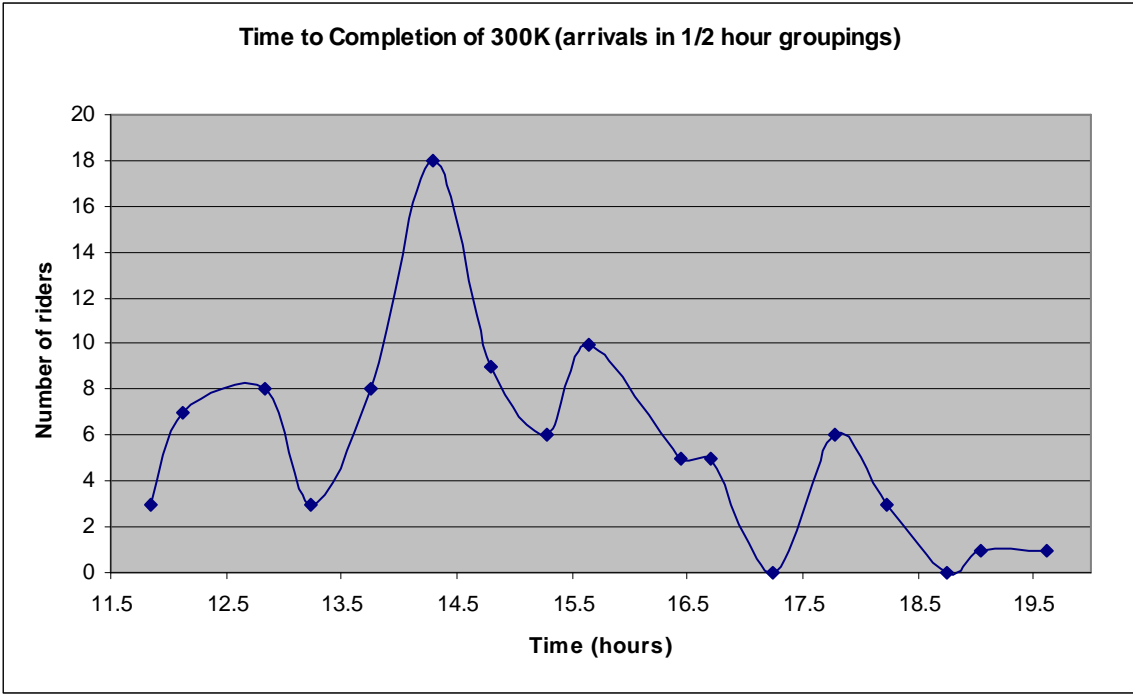

DC Randonneurs' 2007 Brevet Results

	Average Hours to Complete	
	07	93 - '06
200K	10.2	9.8
300K	14.8	15.1
400K	21.0	20.9
600K	34.8	35.3
1000K	71.3	n.a.
1200K	82.5	n.a.

	Variability in Time to Completion (Hours)				
	<u>Fastest</u>	Mean <u>-1 Std Dev</u>	<u>Mean</u>	Mean <u>+1 StdDev</u>	<u>Slowest</u>
200K	7.5	8.8	10.2	11.5	13.5
300K	11.9	13.0	14.8	16.6	19.6
400K	16.6	18.4	21.0	23.6	25.4
600K	26.5	31.9	34.8	37.7	38.6
1000K	68.0	n.m.	71.3	n.m.	74.7
1200K	68.1	75.5	82.5	89.6	90.0

Time to Completion of 600K (arrivals in 2 hour groupings)

Time to Completion of 1200K (arrivals in 3 hour groupings)